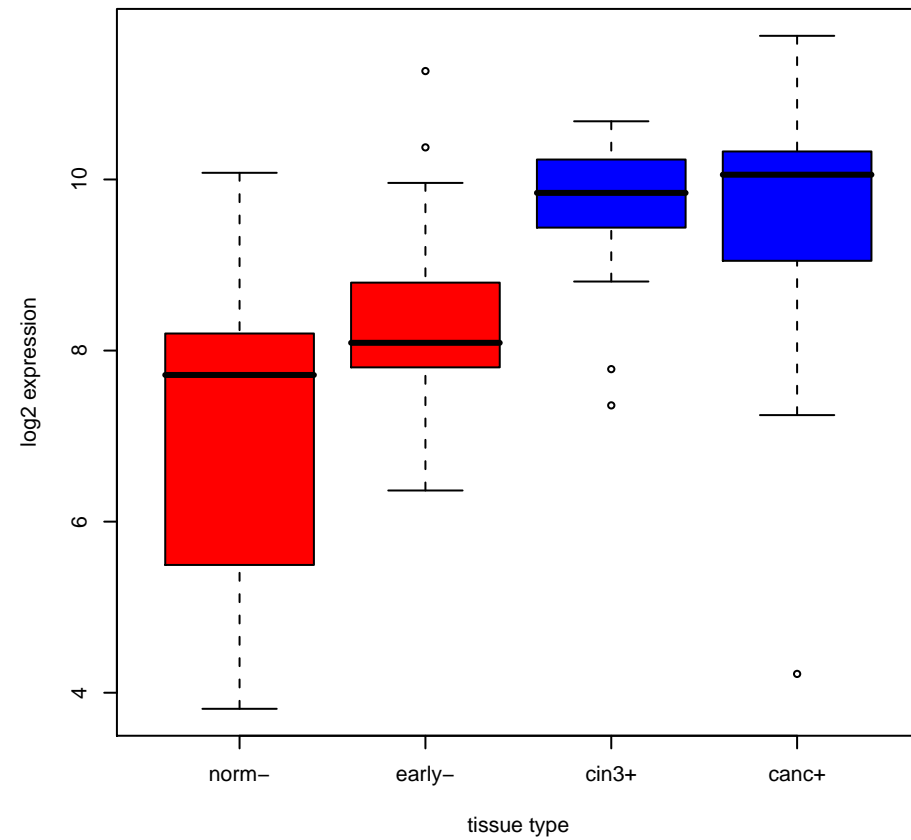

205394_at (CHEK1) : norm-,early-,cin3-,canc+

205394_at (CHEK1) : norm-,early-,cin3+,canc+

205394_at (CHEK1) : norm-,early+,cin3+,canc+