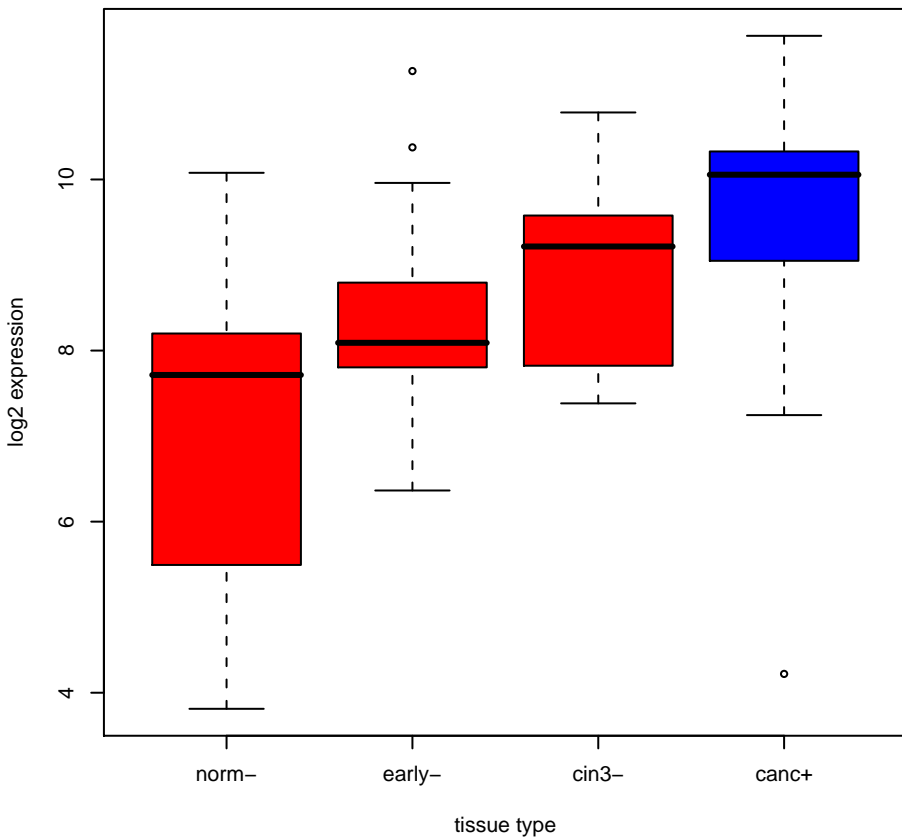

205394_at (CHEK1) : norm-,early-,cin3-,canc+

205394_at (CHEK1) : norm-,early-,cin3+,canc+

205394_at (CHEK1) : norm-,early+,cin3+,canc+